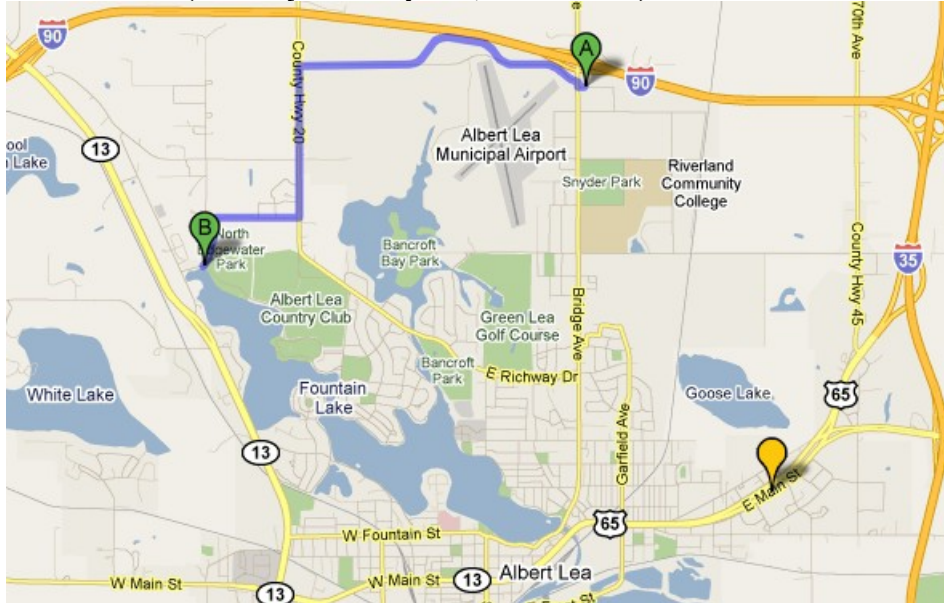

Directions to the Home of Bayside Ski Team

From Interstate 90

Take exit **154** for **MN-13** toward **Albert Lea/Waseca**
Turn **left** at **MN-13 S**
Turn **left** toward **W Edgewater Dr**
Turn **right** at **W Edgewater Dr**
Bayside Ski Team Show Site

From Interstate 35

Take exit **13B** to merge onto **I-90 W** toward **Sioux Falls**
Take exit **154** for **MN-13** toward **Albert Lea/Waseca**
Turn **left** at **MN-13 S**
Turn **left** toward **W Edgewater Dr**
Turn **right** at **W Edgewater Dr**
Bayside Ski Team Show Site

From Hotels on East end of town (Country Inn & Suites, Comfort Inn, Super 8, Albert Lea Inn, American Best, CountrySide Inn)

Head **northeast** on **E Main St** toward **Prospect Ave**
Make a **U-turn** at **Prospect Ave**
Turn **right** at **MN-13 N**
Turn **right** toward **W Edgewater Dr**
Turn **right** at **W Edgewater Dr**
Bayside Ski Team Show Site

From Hotels on north end of town (Holiday Inn Express, AmericInn)

- Head **west** on **E Plaza St** toward **Bridge Ave**
- Turn **right** at **Bridge Ave**
- Take the 1st **left** onto **E Plaza St**
- Turn **left** at **740th Ave**
- Turn **right** at **Itasca Rd**
- Take the 1st **left** onto **736th Ave/T-130A**
- Bayside Ski Team Show Site