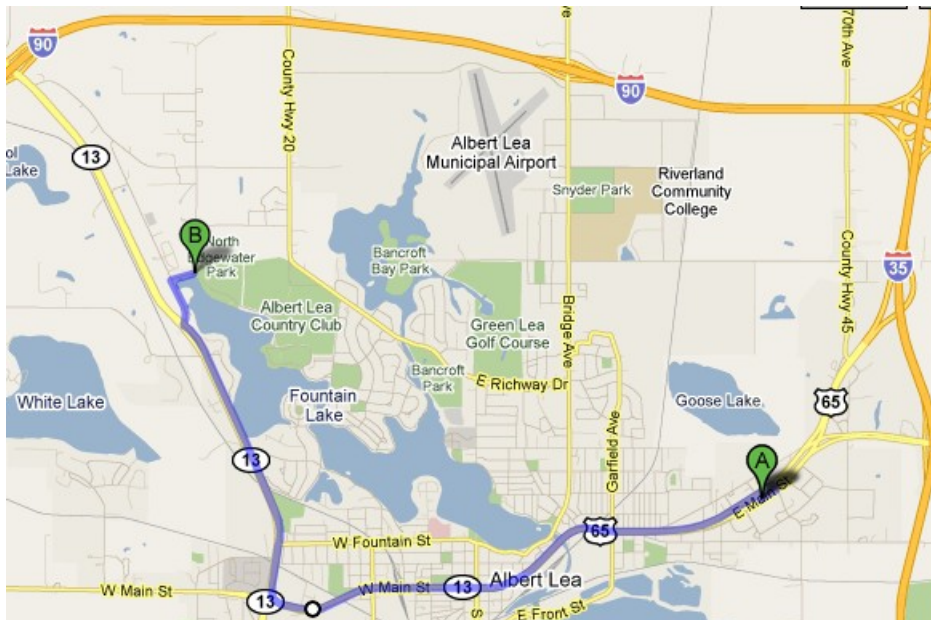

Directions to the Home of Bayside Ski Team

From Interstate 90

Take exit **154** for **MN-13** toward **Albert Lea/Waseca**
Turn **left** at **MN-13 S**
Turn **left** toward **W Edgewater Dr**
Turn **right** at **W Edgewater Dr**
Bayside Ski Team Show Site

From Interstate 35

Take exit **13B** to merge onto **I-90 W** toward **Sioux Falls**
Take exit **154** for **MN-13** toward **Albert Lea/Waseca**
Turn **left** at **MN-13 S**
Turn **left** toward **W Edgewater Dr**
Turn **right** at **W Edgewater Dr**
Bayside Ski Team Show Site

From Hotels on East end of town (Country Inn & Suites, Comfort Inn, Super 8, Albert Lea Inn, American Best, CountrySide Inn)

Head **northeast** on **E Main St** toward **Prospect Ave**
Make a **U-turn** at **Prospect Ave**
Turn **right** at **MN-13 N**
Turn **right** toward **W Edgewater Dr**
Turn **right** at **W Edgewater Dr**
Bayside Ski Team Show Site

From Hotels on north end of town (Holiday Inn Express, AmericInn)

- Head **west** on **E Plaza St** toward **Bridge Ave**
- Turn **right** at **Bridge Ave**
- Take the 1st **left** onto **E Plaza St**
- Turn **left** at **740th Ave**
- Turn **right** at **Itasca Rd**
- Take the 1st **left** onto **736th Ave/T-130A**
- Bayside Ski Team Show Site